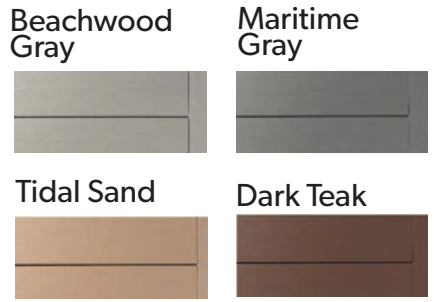

TimberTech Edge Decking - Composite With Scalloped Underside

Premier Collection

Capped with 100% synthetic material on three sides | 25-Year Fade & Stain Warranty | More resistant to the elements than traditional wood
Available In: 12', 16', & 20' lengths

Product Guide

Composite & PVC Decking

Premium Tropical
Classic Earth Tones

Trex Transcend® Composite Decking

Deep wood-grain pattern & luxury colors | Specially engineered for fade, stain, scratch & mold resistance | Made from 95% recycled materials
Available In: 12', 16', & 20' lengths

Trex Enhance® Composite Decking

Basic Collection
Natural Collection

Durability of composite with affordability of wood | Scalloped, lightweight boards | Achieve a perfect finish with Hideaway® Hidden Fastener clips
Available In: 12', 16', & 20' lengths

Available In:
12', 16', & 20' lengths

Proprietary Alloy Armour Capping | 50-Year Limited Fade & Stain Warranty | Natural hardwood look | 100% PVC (both core & surface)

Ask us for a full list of color options