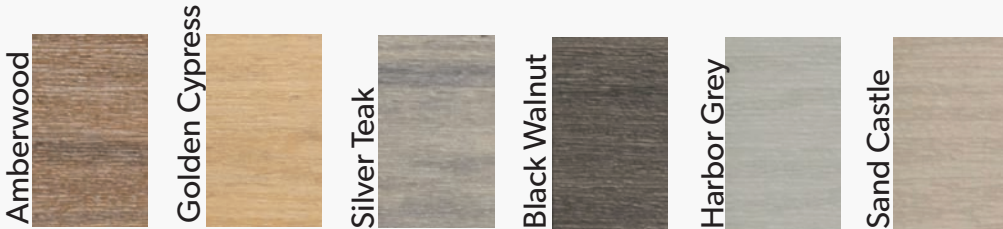

Wolf Serenity™ Decking - PVC

Moisture, mold & mildew resistant | Authentic wood colors & texture | Resists rotting, delaminating & splitting | Easy to install using traditional & hidden fastening systems

Available In:
12', 16', & 20' lengths

Ask us for a full list of color options

Tropical Collection
Seaside Collection