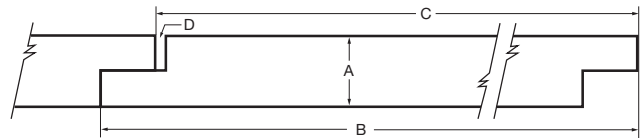

TruExterior Siding comes pre-primed and does require paint.