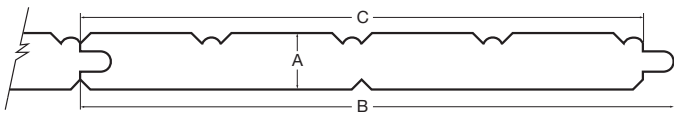

Its “tongue-and-groove” design results in a clean look that can be reversed to offer a contemporary “V-groove” appearance.

Pictured: V-Groove Pattern

Pictured: Beaded Pattern

Nominal Size	Actual Thickness (A)	Actual Width (B)	Reveal (C)
5/8 x 4	5/8"	3-15/32"	3-5/32"
5/8 x 6	5/8"	5-5/16"	4-15/16"

Nominal Size	Actual Thickness (A)	Actual Width (B)	Reveal (C)
5/8 x 8	5/8"	6-9/16"	6-7/32"
5/8 x 12	5/8"	10-1/4"	9-29/32"

SINGLE BEADBOARD

Two distinct beaded patterns—4" and 6"—to suit the most popular design trends. Reversible for a contemporary “V-Groove” appearance.