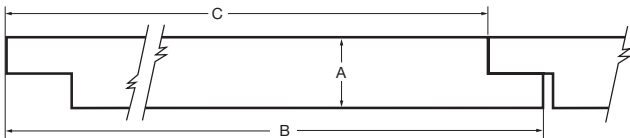

TruExterior Siding comes pre-primed and does require paint.