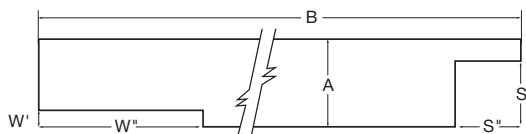

Available Finishes:

- Smooth
- Woodgrain

TruExterior Accessories come pre-primed and do require paint.