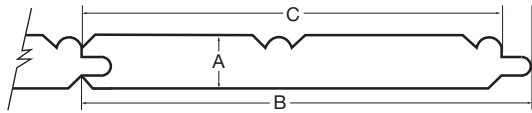

Its “tongue-and-groove” design results in a clean look that can be reversed to offer a contemporary “V-groove” appearance.

Pictured: V-Groove Pattern

Pictured: Beaded Pattern

Nominal Size	Actual Thickness (A)	Actual Width (B)	Reveal (C)
5/8 x 4	5/8"	3-15/32"	3-5/32"
5/8 x 6	5/8"	5-5/16"	4-15/16"

Nominal Size	Actual Thickness (A)	Actual Width (B)	Reveal (C)
5/8 x 8	5/8"	6-9/16"	6-7/32"
5/8 x 12	5/8"	10-1/4"	9-29/32"

SINGLE BEADBOARD

Two distinct beaded patterns—4" and 6"—to suit the most popular design trends. Reversible for a contemporary “V-Groove” appearance.