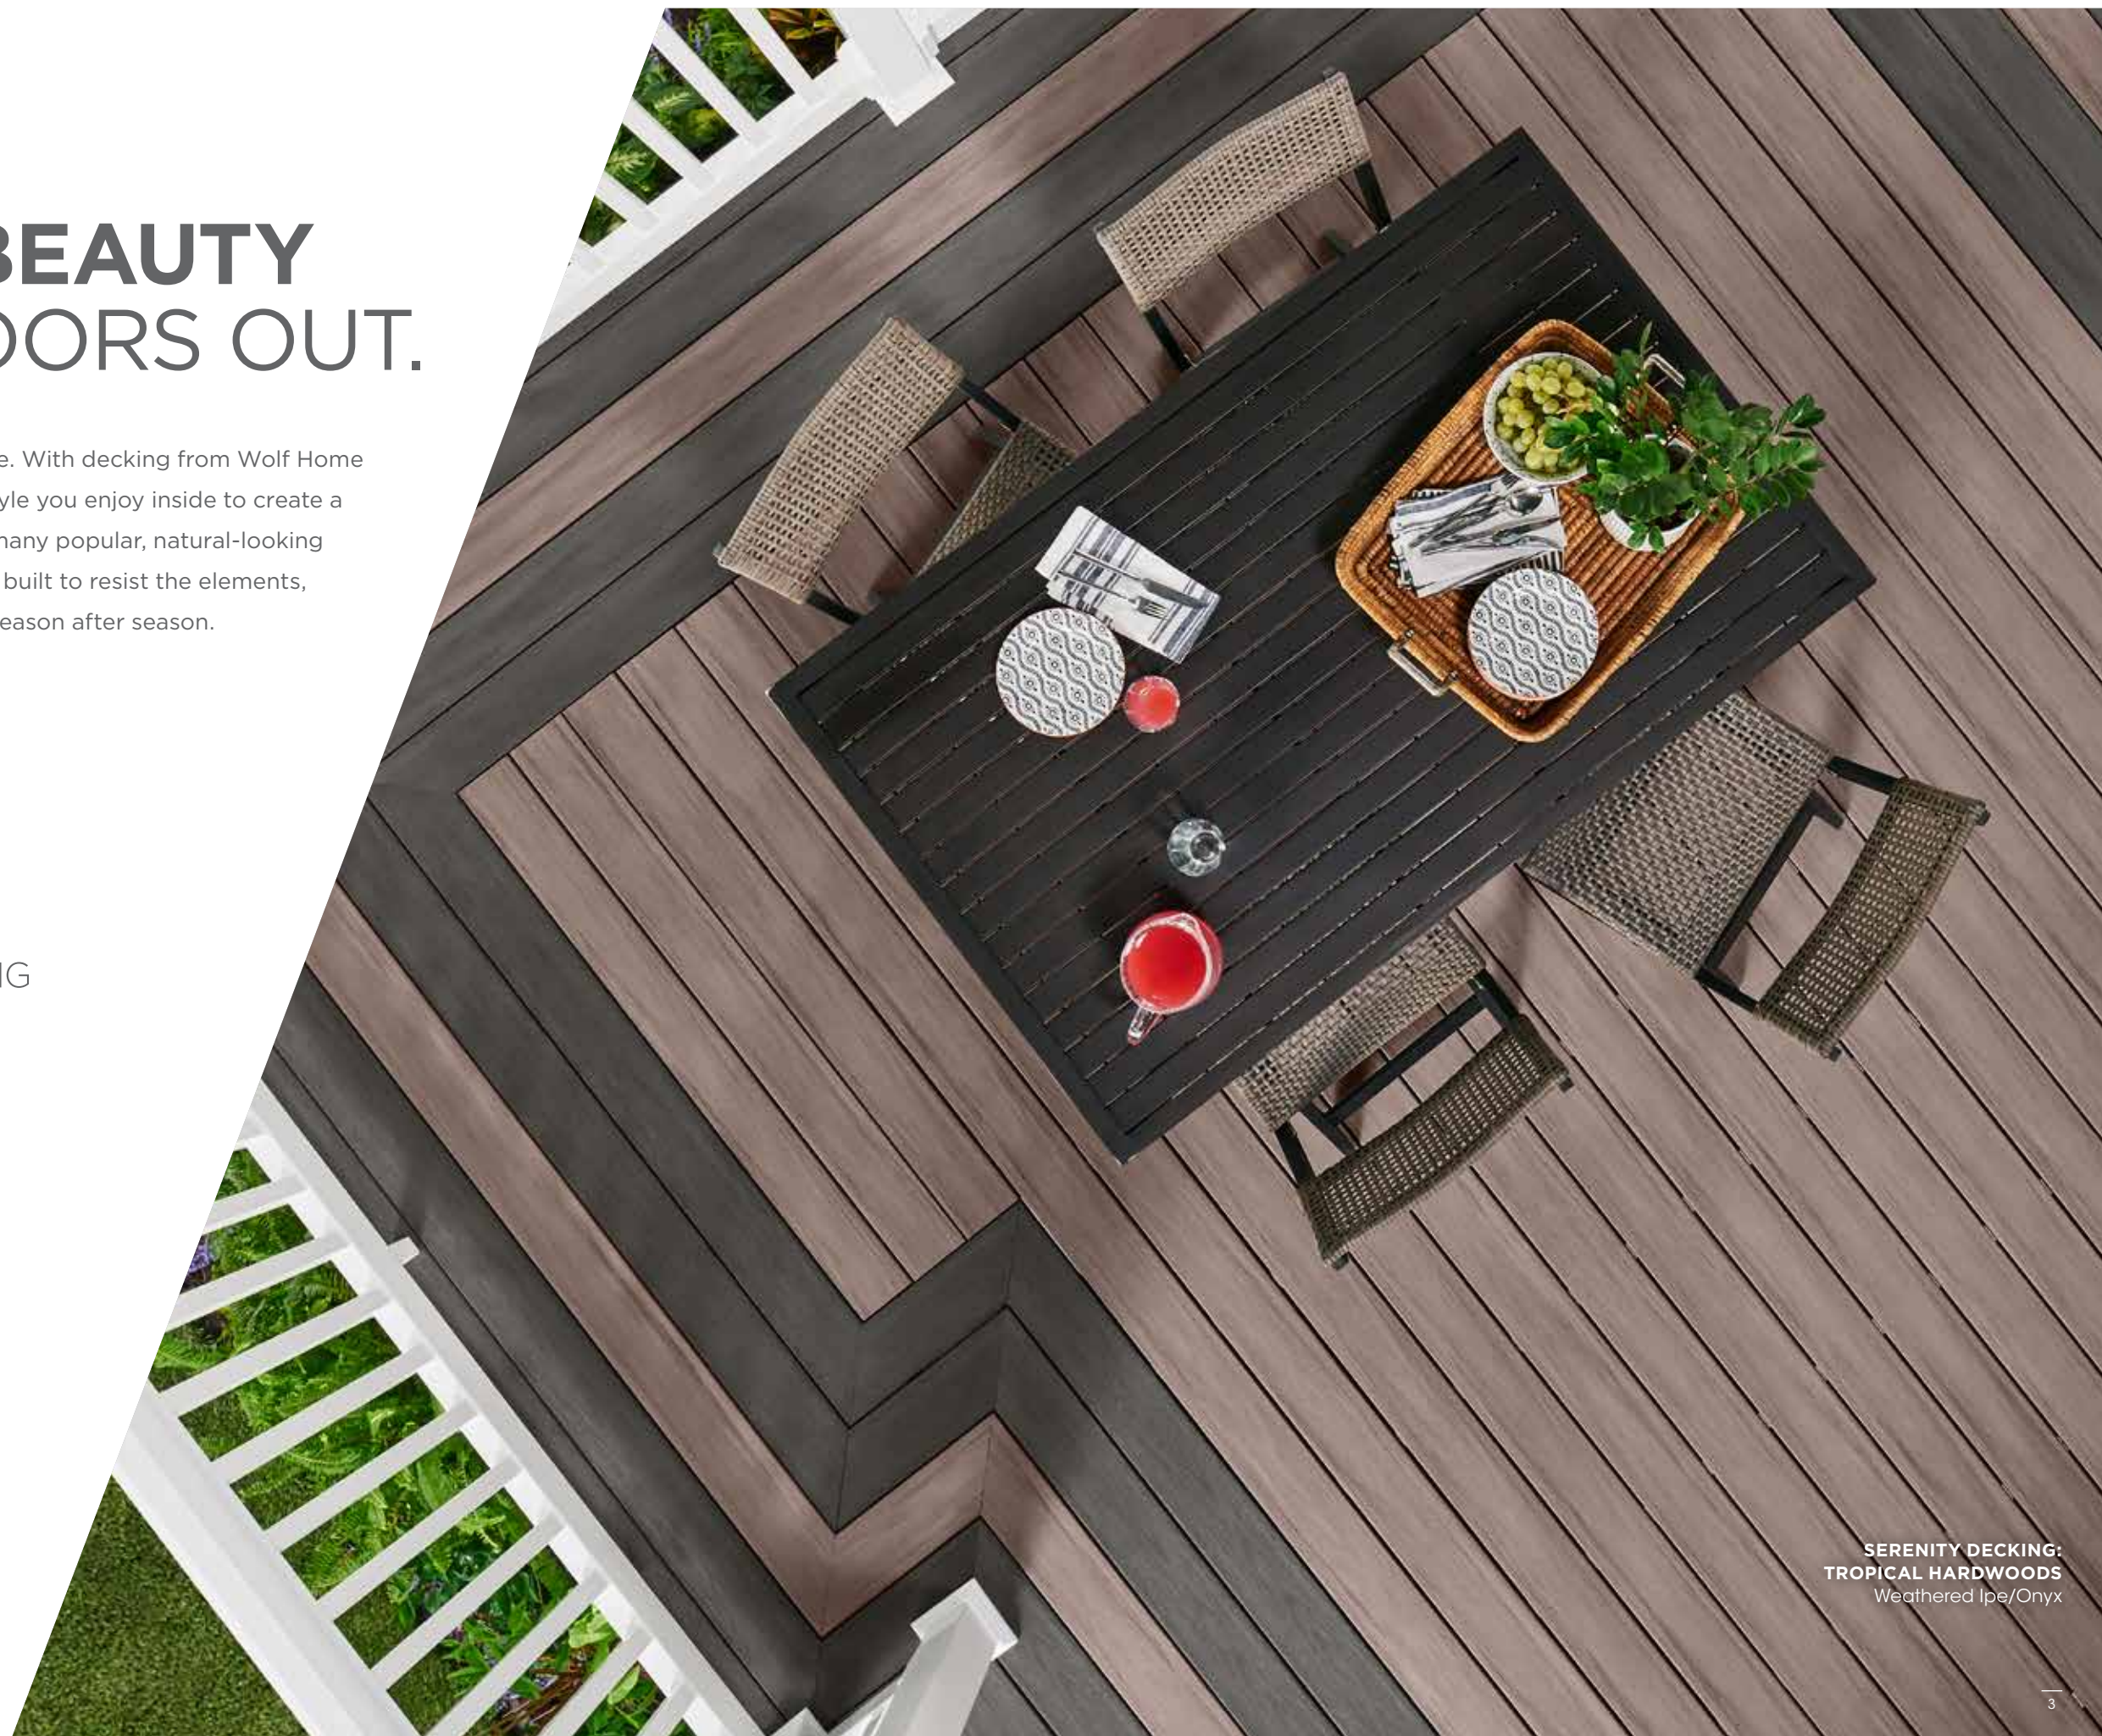

BRING THE BEAUTY OF THE INDOORS OUT.

Your outdoor space is an extension of your home. With decking from Wolf Home Products, you can bring the same beauty and style you enjoy inside to create a comfortable living space outdoors. Wolf offers many popular, natural-looking colors to match your style. Plus, Wolf Decking is built to resist the elements, so it's easy to keep your deck looking like new, season after season. It's your home. Enjoy it all — inside and out.

WOLF SERENITY™ DECKING
HIGH-DENSITY CELLULAR™ TECHNOLOGY

WOLF PERSPECTIVE™ DECKING
FIBER SEQUENCING™ TECHNOLOGY

WOLF SERENITY™ PORCH
HIGH-DENSITY CELLULAR™ TECHNOLOGY

WOLF ENDURANCE™

WOLF OUTDOOR LIGHTING

On cover
SERENITY DECKING:
TROPICAL HARDWOODS Amberwood/Black Walnut
Installation by Reaction Exteriors, Inc.

SERENITY DECKING:
TROPICAL HARDWOODS
Weathered Ipe/Onyx