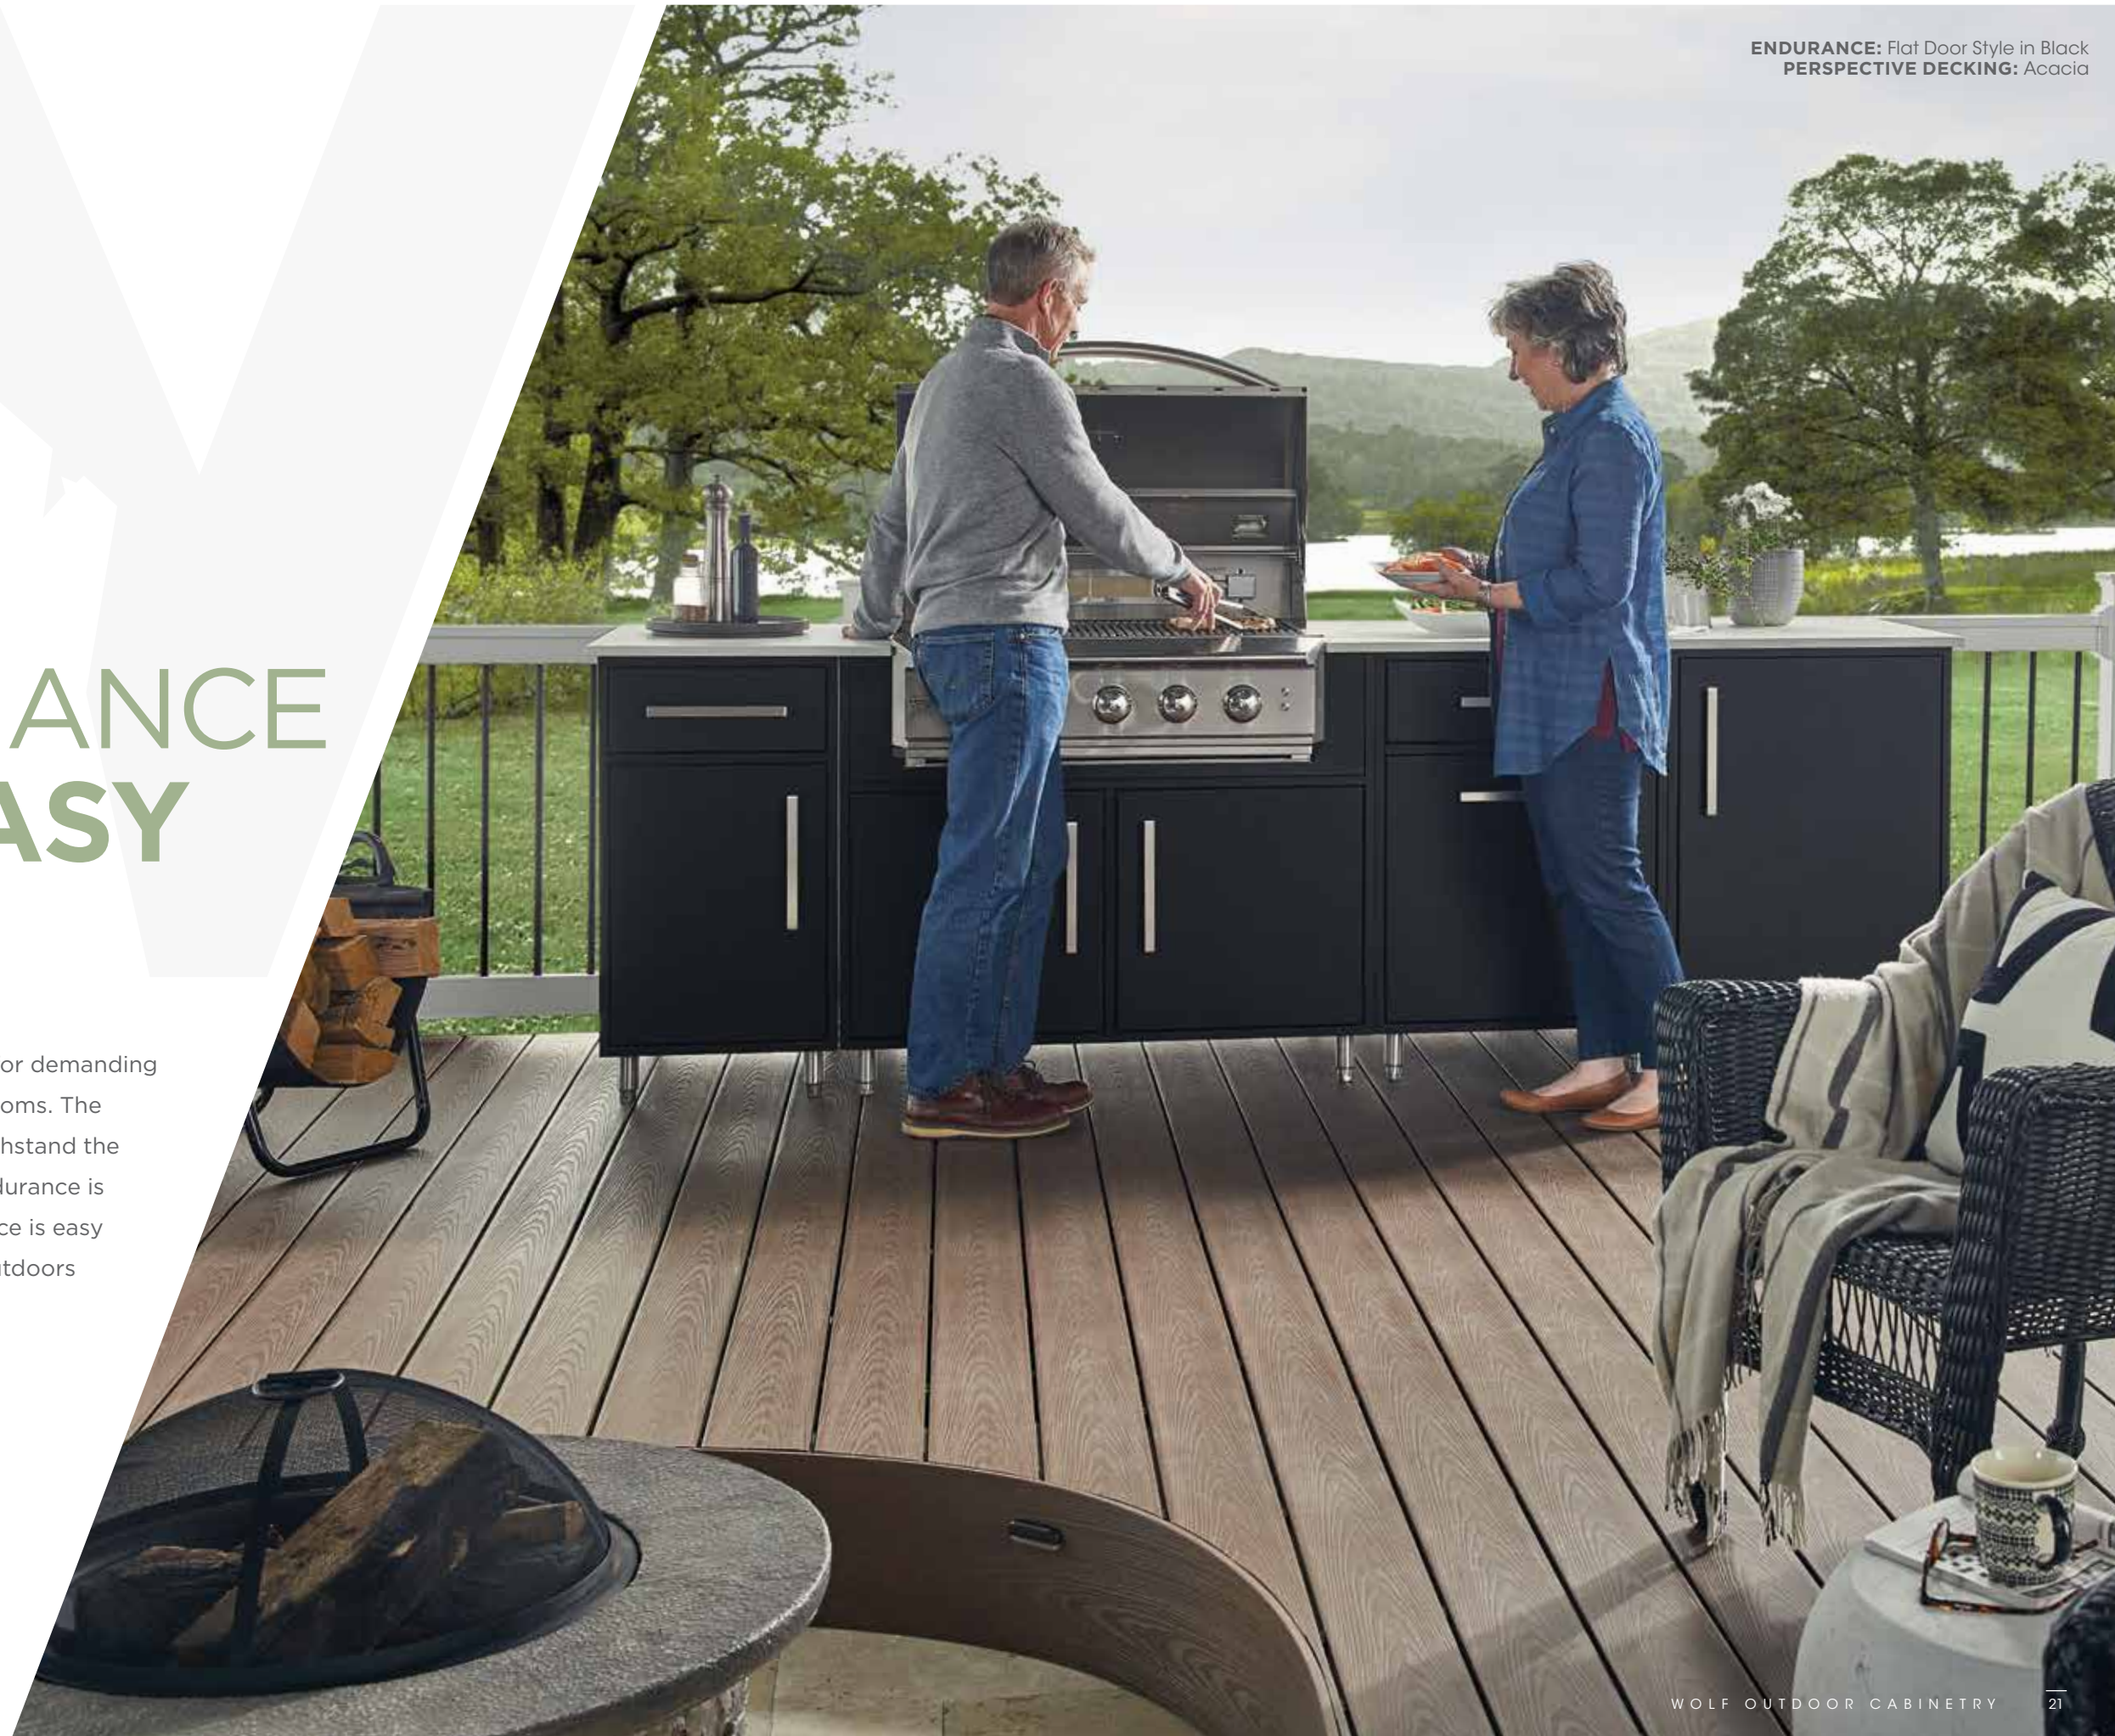

WOLF ENDURANCE™

TOUGH PERFORMANCE THAT'S EASY ON YOU

Wolf Endurance™ is sturdy aluminum cabinetry for demanding areas, such as decks, patios, garages and mudrooms. The powder-coated finish and sealed storage will withstand the elements, even in coastal regions. Plus, Wolf Endurance is easy to configure, handle and install, and the price is easy on your wallet. So go ahead, make your great outdoors even greater with Wolf Endurance.

ENDURANCE: Flat Door Style in Black
PERSPECTIVE DECKING: Acacia