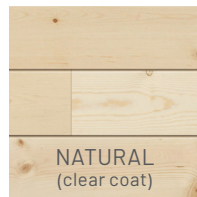

TIMBER RIDGE

BLACK FOREST

Available in 1x6, 1x8
 Pattern: Interlocking T&G
 End-matched
 Matching trim available.

*Wood grain and color may vary from board to board due to natural characteristics of wood.

NATURAL & GLACIER

BIG SKY & VG HEMLOCK

BIG SKY

TIMBERLAND

NATIVE WOODS

Bring nature's beauty home with Native Woods. These tongue-and-groove wood pattern boards make a stunning impression on walls, ceilings and on select covered exterior applications like soffits and porch ceilings.

- Interlocking pattern requires fewer exposed fasteners
- Boards feature natural knots and grain with a smooth, prefinished surface
- End-matched requires fewer cuts

Available in 1x6
Pattern: Interlocking T&G
End-matched
Matching 1x4 trim available.