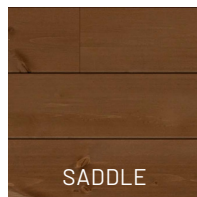

TIMBER RIDGE

BLACK FOREST

Available in 1x6, 1x8
 Pattern: Interlocking T&G
 End-matched
 Matching trim available.

*Wood grain and color may vary from board to board due to natural characteristics of wood.

NATURAL & GLACIER

BIG SKY & VG HEMLOCK

BIG SKY

TIMBERLAND

NATIVE WOODS

Bring nature's beauty home with Native Woods. These tongue-and-groove wood pattern boards make a stunning impression on walls, ceilings and on select covered exterior applications like soffits and porch ceilings.

- Interlocking pattern requires fewer exposed fasteners
- Boards feature natural knots and grain with a smooth, prefinished surface
- End-matched requires fewer cuts

Available in 1x6
Pattern: Interlocking T&G
End-matched
Matching 1x4 trim available.

- Interlocking pattern requires fewer exposed fasteners
- Prepainted for faster project completion
- 1/8 inch nickel gap reveal.

FARMHOUSE
WHITE

GRANITE GRAY

MIDNIGHT
BLACK

CAVALRY BLUE

PRIMED

Available in 1x6, 1x8 shiplap | 1x4 trim |
Primed or prepainted