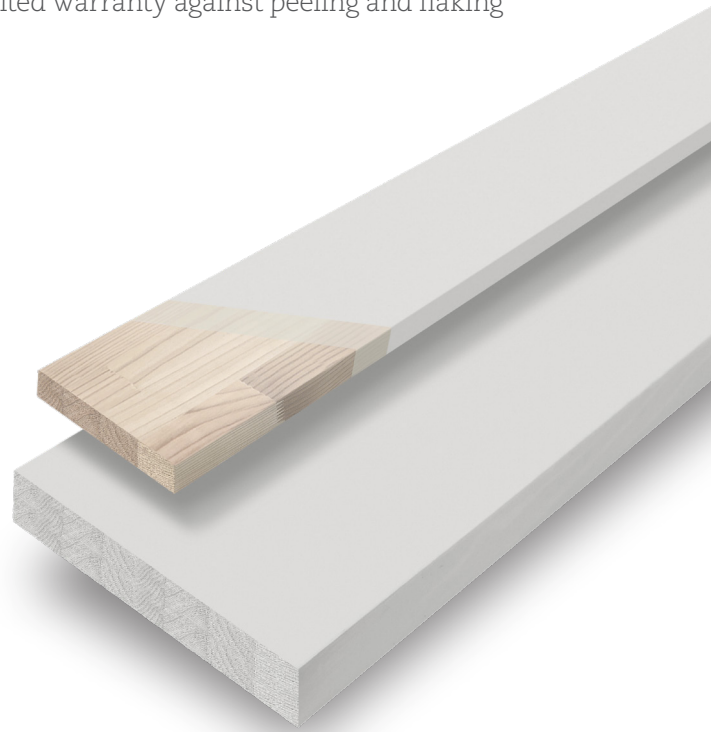

PREMIUM PRIMED

Premium Primed trim and fascia is made from finger-jointed and edge-glued boards for maximum stability. These trim boards offer a textured or smooth appearance, creating an attractive, protective accent. Each board is primed and ready for a topcoat of exterior paint.

FEATURES

- Clear or knotty
- 1X, 5/4-in, 2X in a variety of widths up to 12 in.
- Lengths up to 20 ft.
- Finger-jointed and edge-glued for superior stability
- S4S or S1S2E (resawn)
- 20-year limited warranty against delamination
- 5-year limited warranty against peeling and flaking