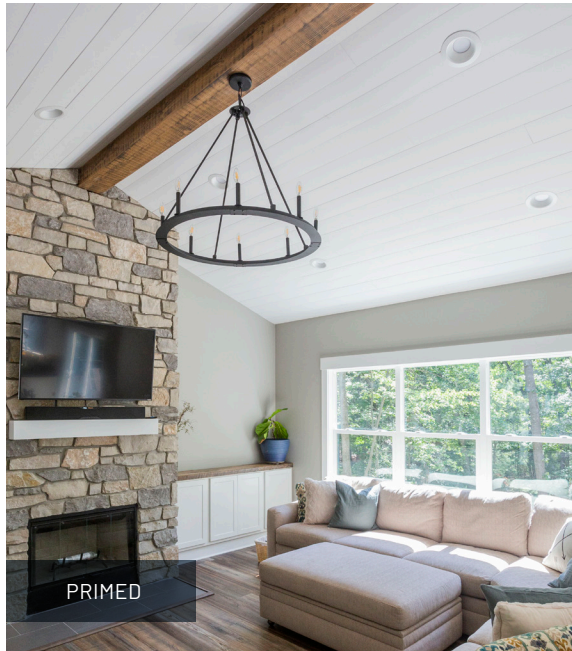

MIDNIGHT BLACK

SQUARE EDGE SHIPLAP

PREMIUM PATTERN

We provide a wide range of pattern and siding boards for various projects. Starting with high-grade, kiln-dried lumber that is free from defects, we shape it carefully to maintain its integrity. Our detailed processes, including hand sorting and precise knife grinding, ensure our products are naturally beautiful.