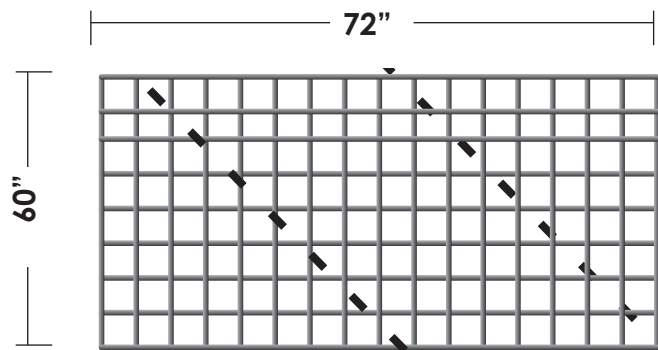

WILD HOG COLORS & SIZES

- ❖ Available Colors: Zinc Powder Coated "Black Hog" & "Silver Hog"
- ❖ Available Sizes: 36" x 72" or 36" x 96"
Stair: 60" x 72"
- ❖ 6 gauge with welded cross points
- ❖ 4" X 4" mesh pattern

HORIZONTAL PANELS

FENCE PANEL
"BLACK HOG" & "SILVER HOG"

❖ OR CAN BE USED FOR STAIR

* NEW * TAHOE HOG COLORS & SIZES

- ❖ Available Colors: "Tahoe Hog" Steel
- ❖ Available Sizes: 36" x 72" or 36" x 96"
- ❖ .375 GA Woven Lock Crimp
- ❖ Raw steel for rust look