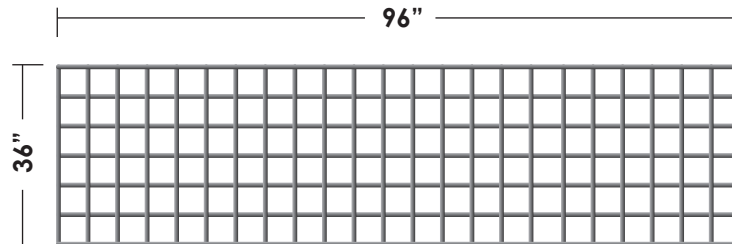

WILD HOG COLORS & SIZES

- ❖ Available Colors: Zinc Powder Coated "Black Hog" & "Silver Hog"
- ❖ Available Sizes: 36" x 72" or 36" x 96"
  Stair: 60" x 72"
- ❖ 6 gauge with welded cross points
- ❖ 4" X 4" mesh pattern

HORIZONTAL PANELS