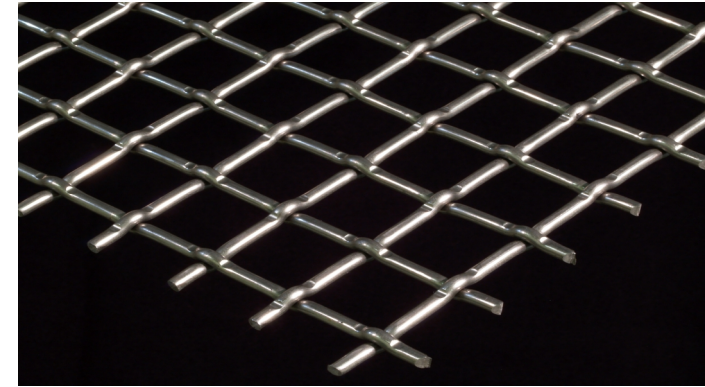

THE PROCESS

Each panel receives a 4 stage phosphate with de-ionized water rinse. Then a zinc rich grey powder primer is applied. The primer is a 2 coat system that helps eliminates corrosion and ensures durability. After the zinc rich primer, the panels are then powder coated to either "Black Hog" or "Silver Hog".

WILD HOG COLORS & SIZES

- ❖ Available Colors: Zinc Powder Coated "Black Hog" & "Silver Hog"
- ❖ Available Sizes: 36" x 72" or 36" x 96"
Stair: 60" x 72"
- ❖ 6 gauge with welded cross points
- ❖ 4" X 4" mesh pattern

HORIZONTAL PANELS

FENCE PANEL
"BLACK HOG" & "SILVER HOG"

❖ OR CAN BE USED FOR STAIR

* NEW * TAHOE HOG COLORS & SIZES

- ❖ Available Colors: "Tahoe Hog" Steel
- ❖ Available Sizes: 36" x 72" or 36" x 96"
- ❖ .375 GA Woven Lock Crimp
- ❖ Raw steel for rust look

WHY CHOOSE WILD HOG?

Wild Hog offers many advantages to make it a great choice for your railing project including:

- ❖ Fast installation-Save time with the pre-fabricated railing sizes that meet CA codes
- ❖ Extremely durable 6 gauge wire
- ❖ Maintenance free
- ❖ Multiple colors available
- ❖ Easily fits in your car or truck
- ❖ Do-It-Yourself friendly
- ❖ Made in the USA 