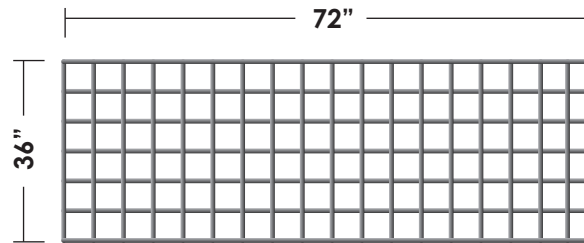

WILD HOG COLORS & SIZES

- ❖ Available Colors: Zinc Powder Coated "Black Hog" & "Silver Hog"
- ❖ Available Sizes: 36" x 72" or 36" x 96"
  Stair: 60" x 72"
- ❖ 6 gauge with welded cross points
- ❖ 4" X 4" mesh pattern

HORIZONTAL PANELS