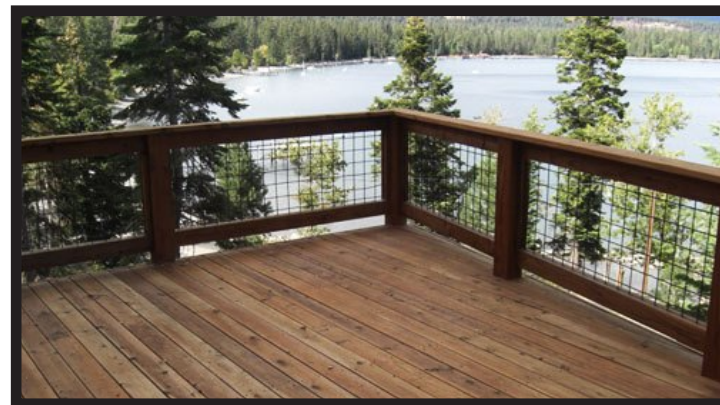

THE COOLEST
RAILING ON EARTH!

For questions and inquires:
call 1.800.221.7671
www.wildhograiling.com

THE COOLEST RAILING ON EARTH!

WILD HOG RAILING was designed with your landscape in mind. Our rolling hills and topography lend itself to beautiful views and panoramic landscapes. No longer do we have to block those views with bulky plastic balusters or high maintenance wood pickets. Wild Hog Railing is the **CLEAR** choice.

 **MADE IN THE USA**

P: 1.800.221.7671
F: 1.707.433.1018

Proudly Distributed by
CAPITAL

WWW.WILDHOGRAILING.COM

CAPITAL

WHAT IS WILD HOG?

Wild Hog Railing is a new product specifically designed for the consumer. Originating from big and bulky welded hog panels, our smaller size panels are perfect for any railing application. With a 6 gauge welded 4"x4" mesh pattern Wild Hog Railing allows for great visibility and while being extremely durable.

WILD HOG COLORS & SIZES

- ❖ Available Colors: Zinc Powder Coated "Black Hog" & "Silver Hog"
- ❖ Available Sizes: 36" x 72" or 36" x 96"
Stair: 60" x 72"
- ❖ 6 gauge with welded cross points
- ❖ 4" X 4" mesh pattern

HORIZONTAL PANELS

FENCE PANEL
"BLACK HOG" & "SILVER HOG"

❖ OR CAN BE USED FOR STAIR

* NEW * TAHOE HOG COLORS & SIZES

- ❖ Available Colors: "Tahoe Hog" Steel
- ❖ Available Sizes: 36" x 72" or 36" x 96"
- ❖ .375 GA Woven Lock Crimp
- ❖ Raw steel for rust look