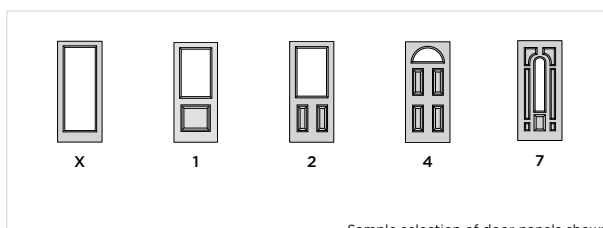

NUMBER OF VISIBLE PANELS