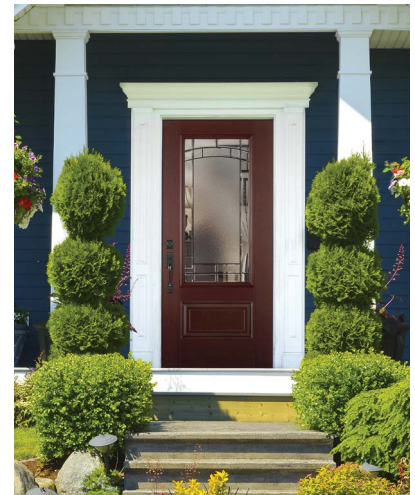

Belleville. Mahogany Textured Hollister 3/4-Lite with Element Glass BMT-404-328-1

ADDITIONAL DOOR SELECTIONS

VSG-926-010-X

BMT-2P

HGS-217-328-2C

VFT-122-140-S04C-X

HGS-2

HGS-217-312-2C