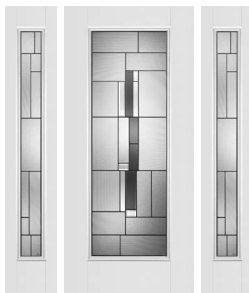

CUZCO GLASS

Belleville,
Smooth Full Lite
BLS-122-364-X
BLSSL-152-364-X