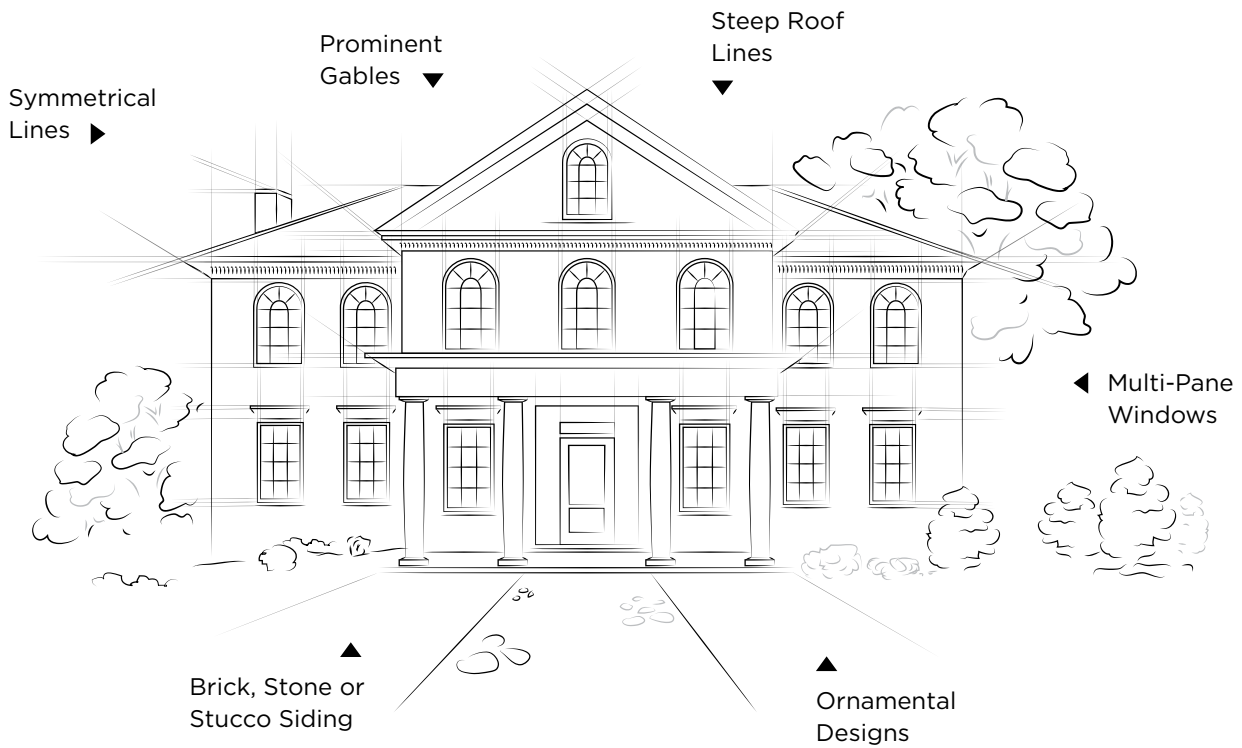

Classic Home Characteristics