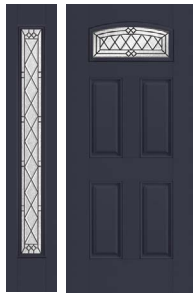

Belleville, Smooth Camber-Top
Fan Lite in SW Naval
Door BLS-137-338-4
Sidelite BLSSL-152-338-X