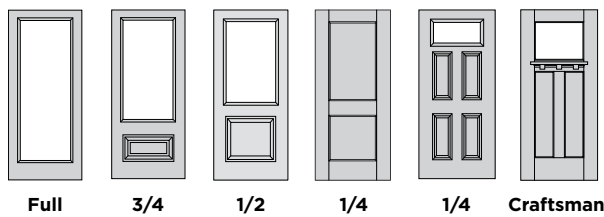

Craftsman Door Characteristics

Simple and Geometric Panel Designs