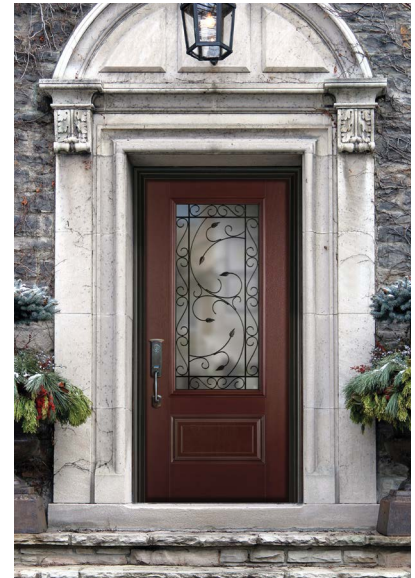

Belleville. Mahogany Textured Hollister 3/4-Lite with Pergola Glass Door BMT-404-927-1