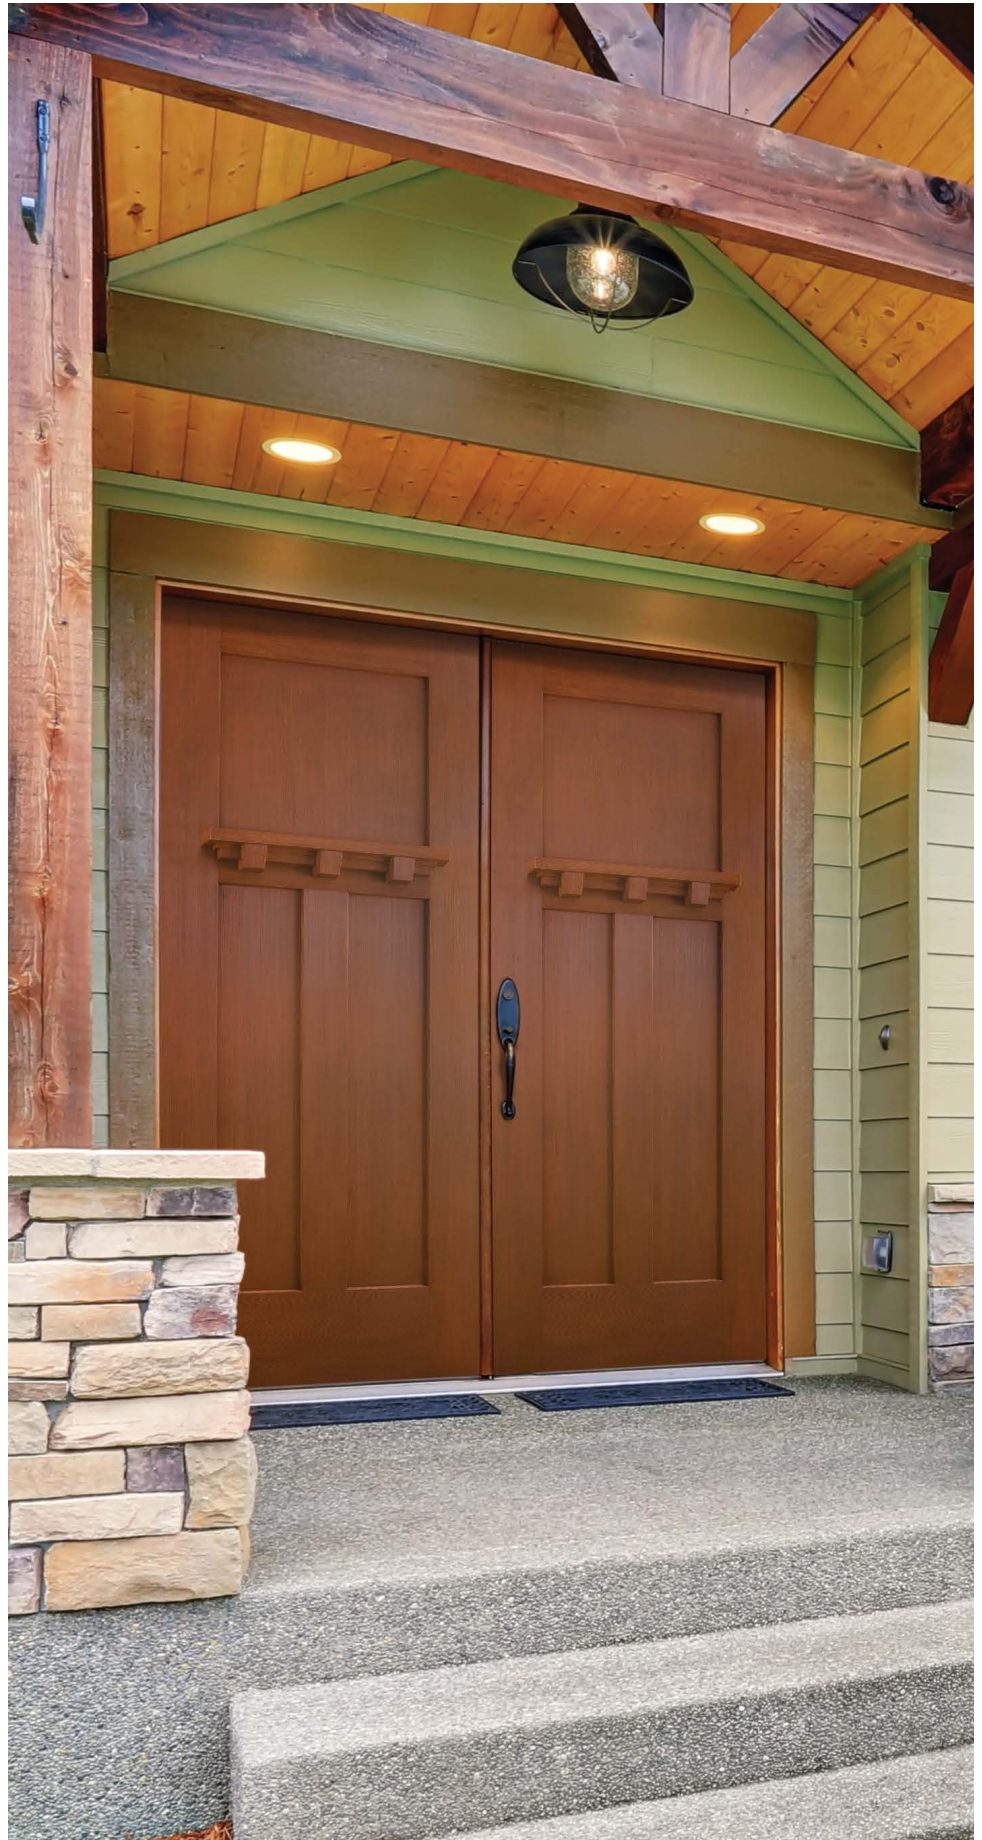

Craftsman

Character, authenticity and artisanal details

Craftsman homes reflect heritage and quality. Wood and wood-textured doors add warmth while recessed shaker-style panels and other artisan details convey craftsmanship.

Colors: Soft colors draw inspiration from nature.

Materials: Strong, natural materials create the foundation of this style.

House Styles: Ranch, Arts and Crafts, Farmhouse, Bungalow, Mission Revival, Prairie, Four Square

Heritage Series. Winslow Fir Textured | Doors HFT-3C