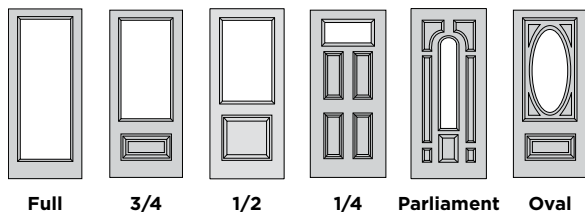

Classic Door Characteristics

Symmetric and Decorative Panel Designs