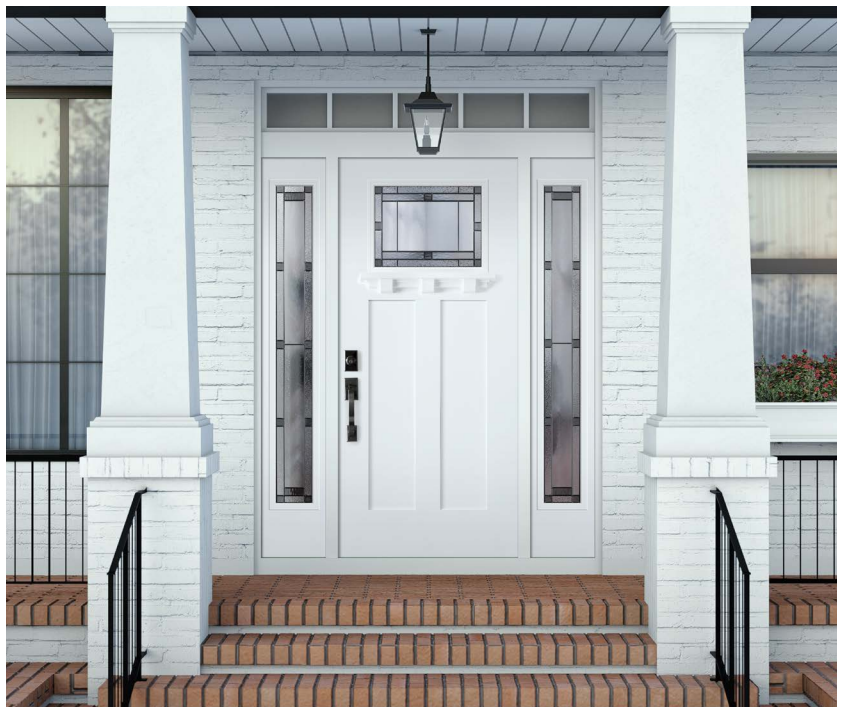

Heritage Series. Winslow Smooth 3/4 Lite with Dentil Shelf with Avenue Glass
Doors HGS-217-339-2C | Sidelites HGSSL-151-339-X